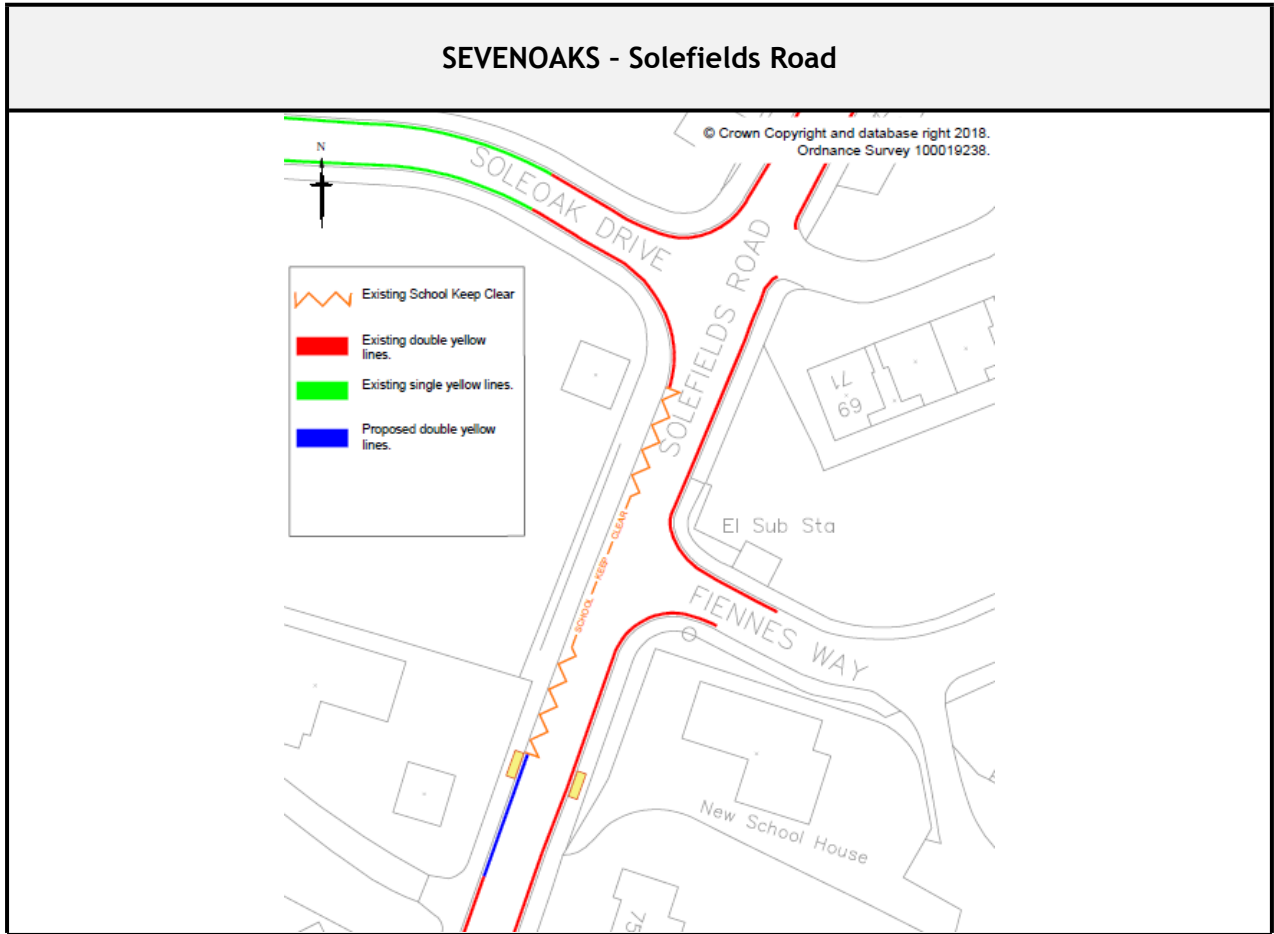

APPENDIX 13 - FOR INFORMATION
SEVENOAKS - SOLEFIELDS ROAD - PARKING PROPOSAL
 Description and plan of parking proposals and Officers' comments

Description	Proposed Changes
Solefields Road - West side, south west of its junction with Soleoak Drive	Replace section of single yellow line restrictions (no waiting Monday to Friday, 11am-12 noon) with double yellow line restrictions (no waiting at any time)